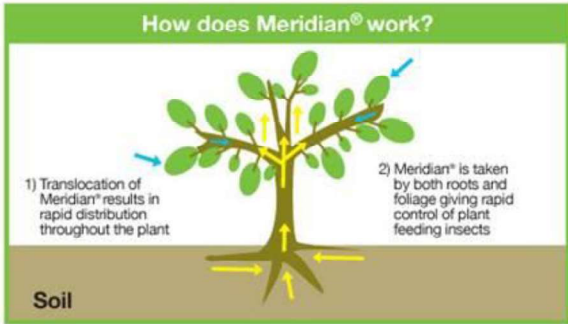

Meridian® – Fast, broad-spectrum insect control

Meridian® is a broad-spectrum insecticide that provides curative and preventative control of insect pests on trees and shrubs. Meridian® is potent against mealy bugs on Frangipani (*Plumeria spp.*) and can also be used to target thrips and whitefly on trees and shrubs.

Meridian® - Rapid control of pests

As soon as Meridian® is applied it begins to move into the plant through the foliage and roots. Meridian® has excellent mobility, quickly moving to all parts of the plant once inside - making it effective at low doses.

Meridian® enters the pest through ingestion and direct contact. Once inside the pest, Meridian® interferes with the central nervous system of the insect causing paralysis.

This unique mode of action means that insect feeding stops within hours of ingestion or contact with Meridian® and death typically occurs within 24 to 48 hours.